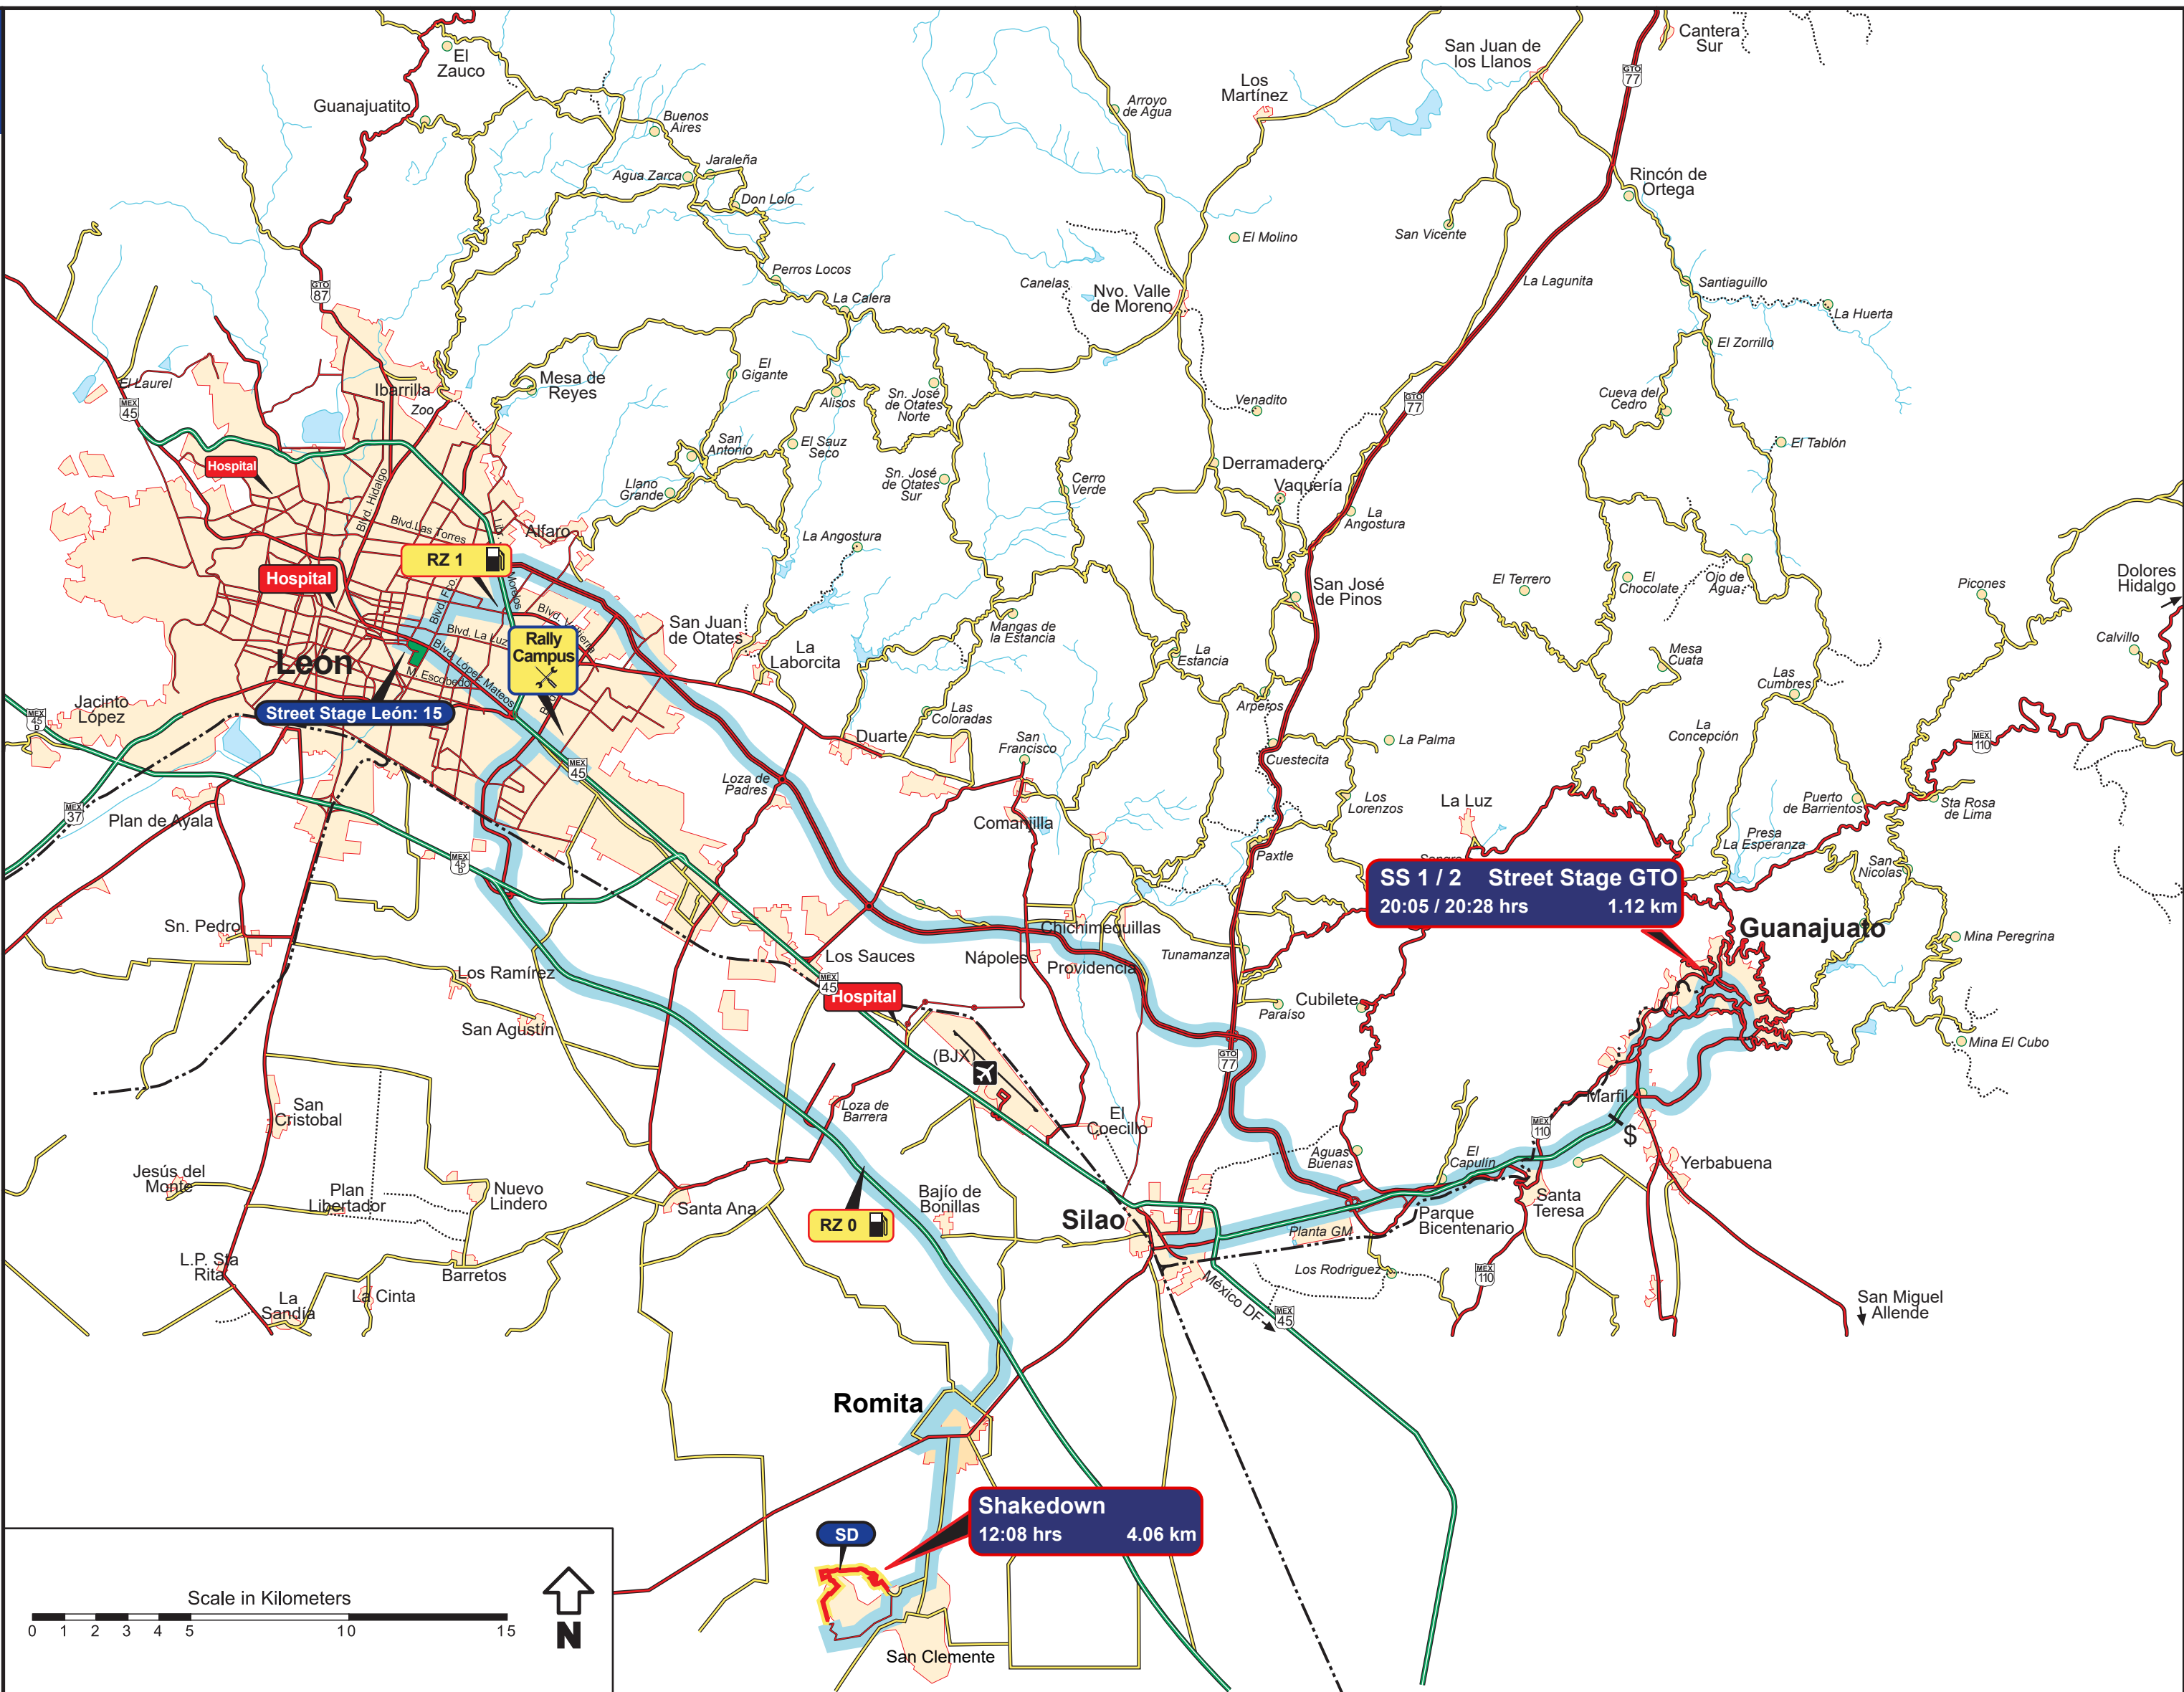

© RallyMex 2024
Itinerary 2024
Version 1.2
Published Ene 22, 2024

Mapa Viernes Friday Map

- Autopista
Divided Highway
- Carreteras Pavimento
Paved Roads
- Terracería
Gravel Road
- Tramos Cronometrados
Special Stages
- Brecha
Dirt Path
- Ferrocarril
Railroad
- Ruta Competidores
Competitor's Route
- Carga Combustible
Refueling
- Areas de Servicio
Service Areas
- Inicio T.C.
S.S. Start
- Final T.C.
S.S. Finish
- Hospital

© RallyMex 2024
Itinerary 2024
Version 1.2
Published Ene 22, 2024

Mapa Sábado Saturday Map

- Autopista
Divided Highway
- Carreteras Pavimento
Paved Roads
- Terracería
Gravel Road
- Tramos Cronometrados
Special Stages
- - - Brecha
Dirt Path
- - - Ferrocarril
Railroad
- Ruta Competidores
Competitor's Route

- Carga Combustible
Refueling
- Areas de Servicio
Service Areas
- S Inicio T.C.
S.S. Start
- F Final T.C.
S.S. Finish
- Hospital Hospital

SS 3 / 6 Ortega
09:53 / 14:22 hrs 24.12 km

SS 5 / 8 Las Dunas
11:44 / 16:18hrs 3.45 km

SS 4 / 7 Las Minas
10:41 / 15:10 hrs 13.62 km

© RallyMex 2024
Itinerary 2024
Version 1.2
Published Ene 22, 2024

Mapa Domingo Sunday Map

- Autopista
Divided Highway
- Carreteras Pavimento
Paved Roads
- Terracería
Gravel Road
- Tramos Cronometrados
Special Stages
- Brecha
Dirt Path
- Ferrocarril
Railroad
- Ruta Competidores
Competitor's Route
- Carga Combustible
Refueling
- Areas de Servicio
Service Areas
- Inicio T.C.
S.S. Start
- Final T.C.
S.S. Finish
- Hospital