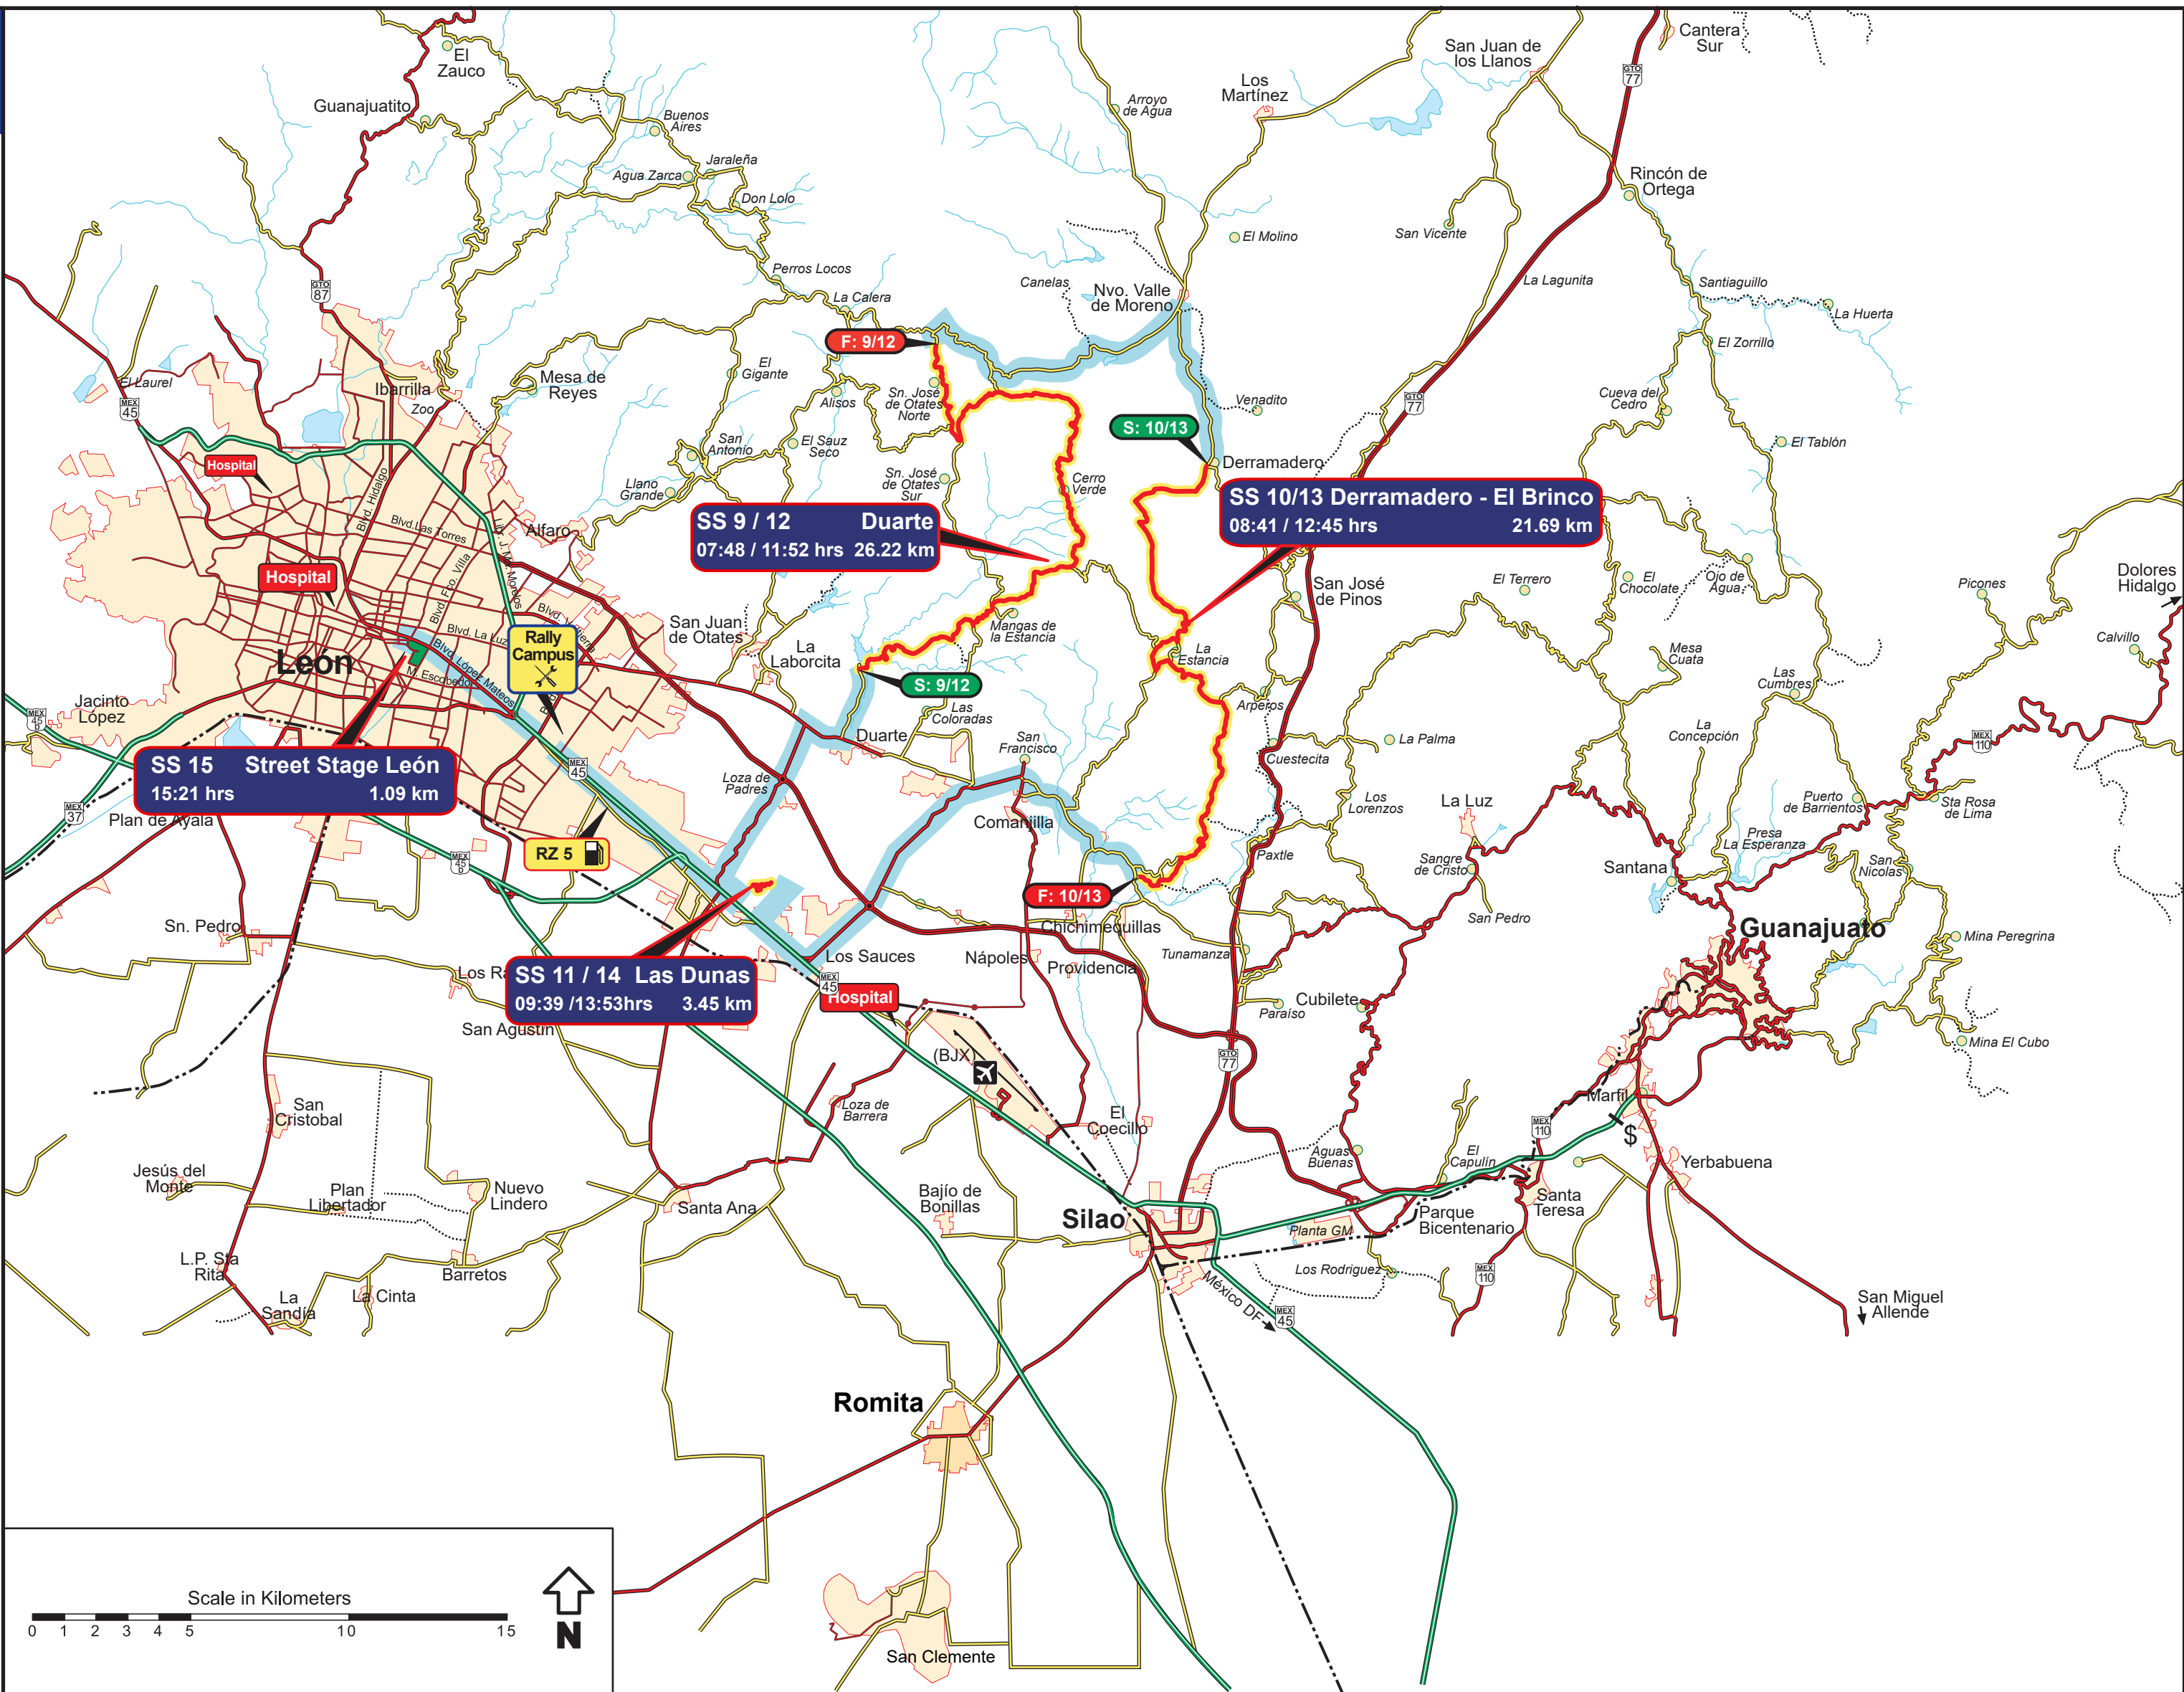

Mapa General General Map

- Autopista
Divided Highway
- Carreteras Pavimento
Paved Roads
- Terracería
Gravel Road
- Tramos Cronometrados
Special Stages
- Brecha
Dirt Path
- Ferrocarril
Railroad
- Ruta Competidores
Competitor's Route
- Carga Combustible
Refueling
- Areas de Servicio
Service Areas
- Inicio T.C.
S.S. Start
- Final T.C.
S.S. Finish
- Hospital

- Carga Combustible
Refueling
- Areas de Servicio
Service Areas
- S Inicio T.C.
S.S. Start
- F Final T.C.
S.S. Finish
- Hospital Hospital

SS 3 / 6 Ortega
09:53 / 14:22 hrs 24.12 km

SS 5 / 8 Las Dunas
11:44 / 16:18hrs 3.45 km

SS 4 / 7 Las Minas
10:41 / 15:10 hrs 13.62 km

© RallyMex 2024
Itinerary 2024
Version 1.2
Published Ene 22, 2024

Mapa Domingo Sunday Map

- Autopista
Divided Highway
- Carreteras Pavimento
Paved Roads
- Terracería
Gravel Road
- Tramos Cronometrados
Special Stages
- Brecha
Dirt Path
- Ferrocarril
Railroad
- Ruta Competidores
Competitor's Route
- Carga Combustible
Refueling
- Areas de Servicio
Service Areas
- Inicio T.C.
S.S. Start
- Final T.C.
S.S. Finish
- Hospital

© RallyMex 2024
Itinerary 2024
Version 1.2
Published Ene 22, 2024