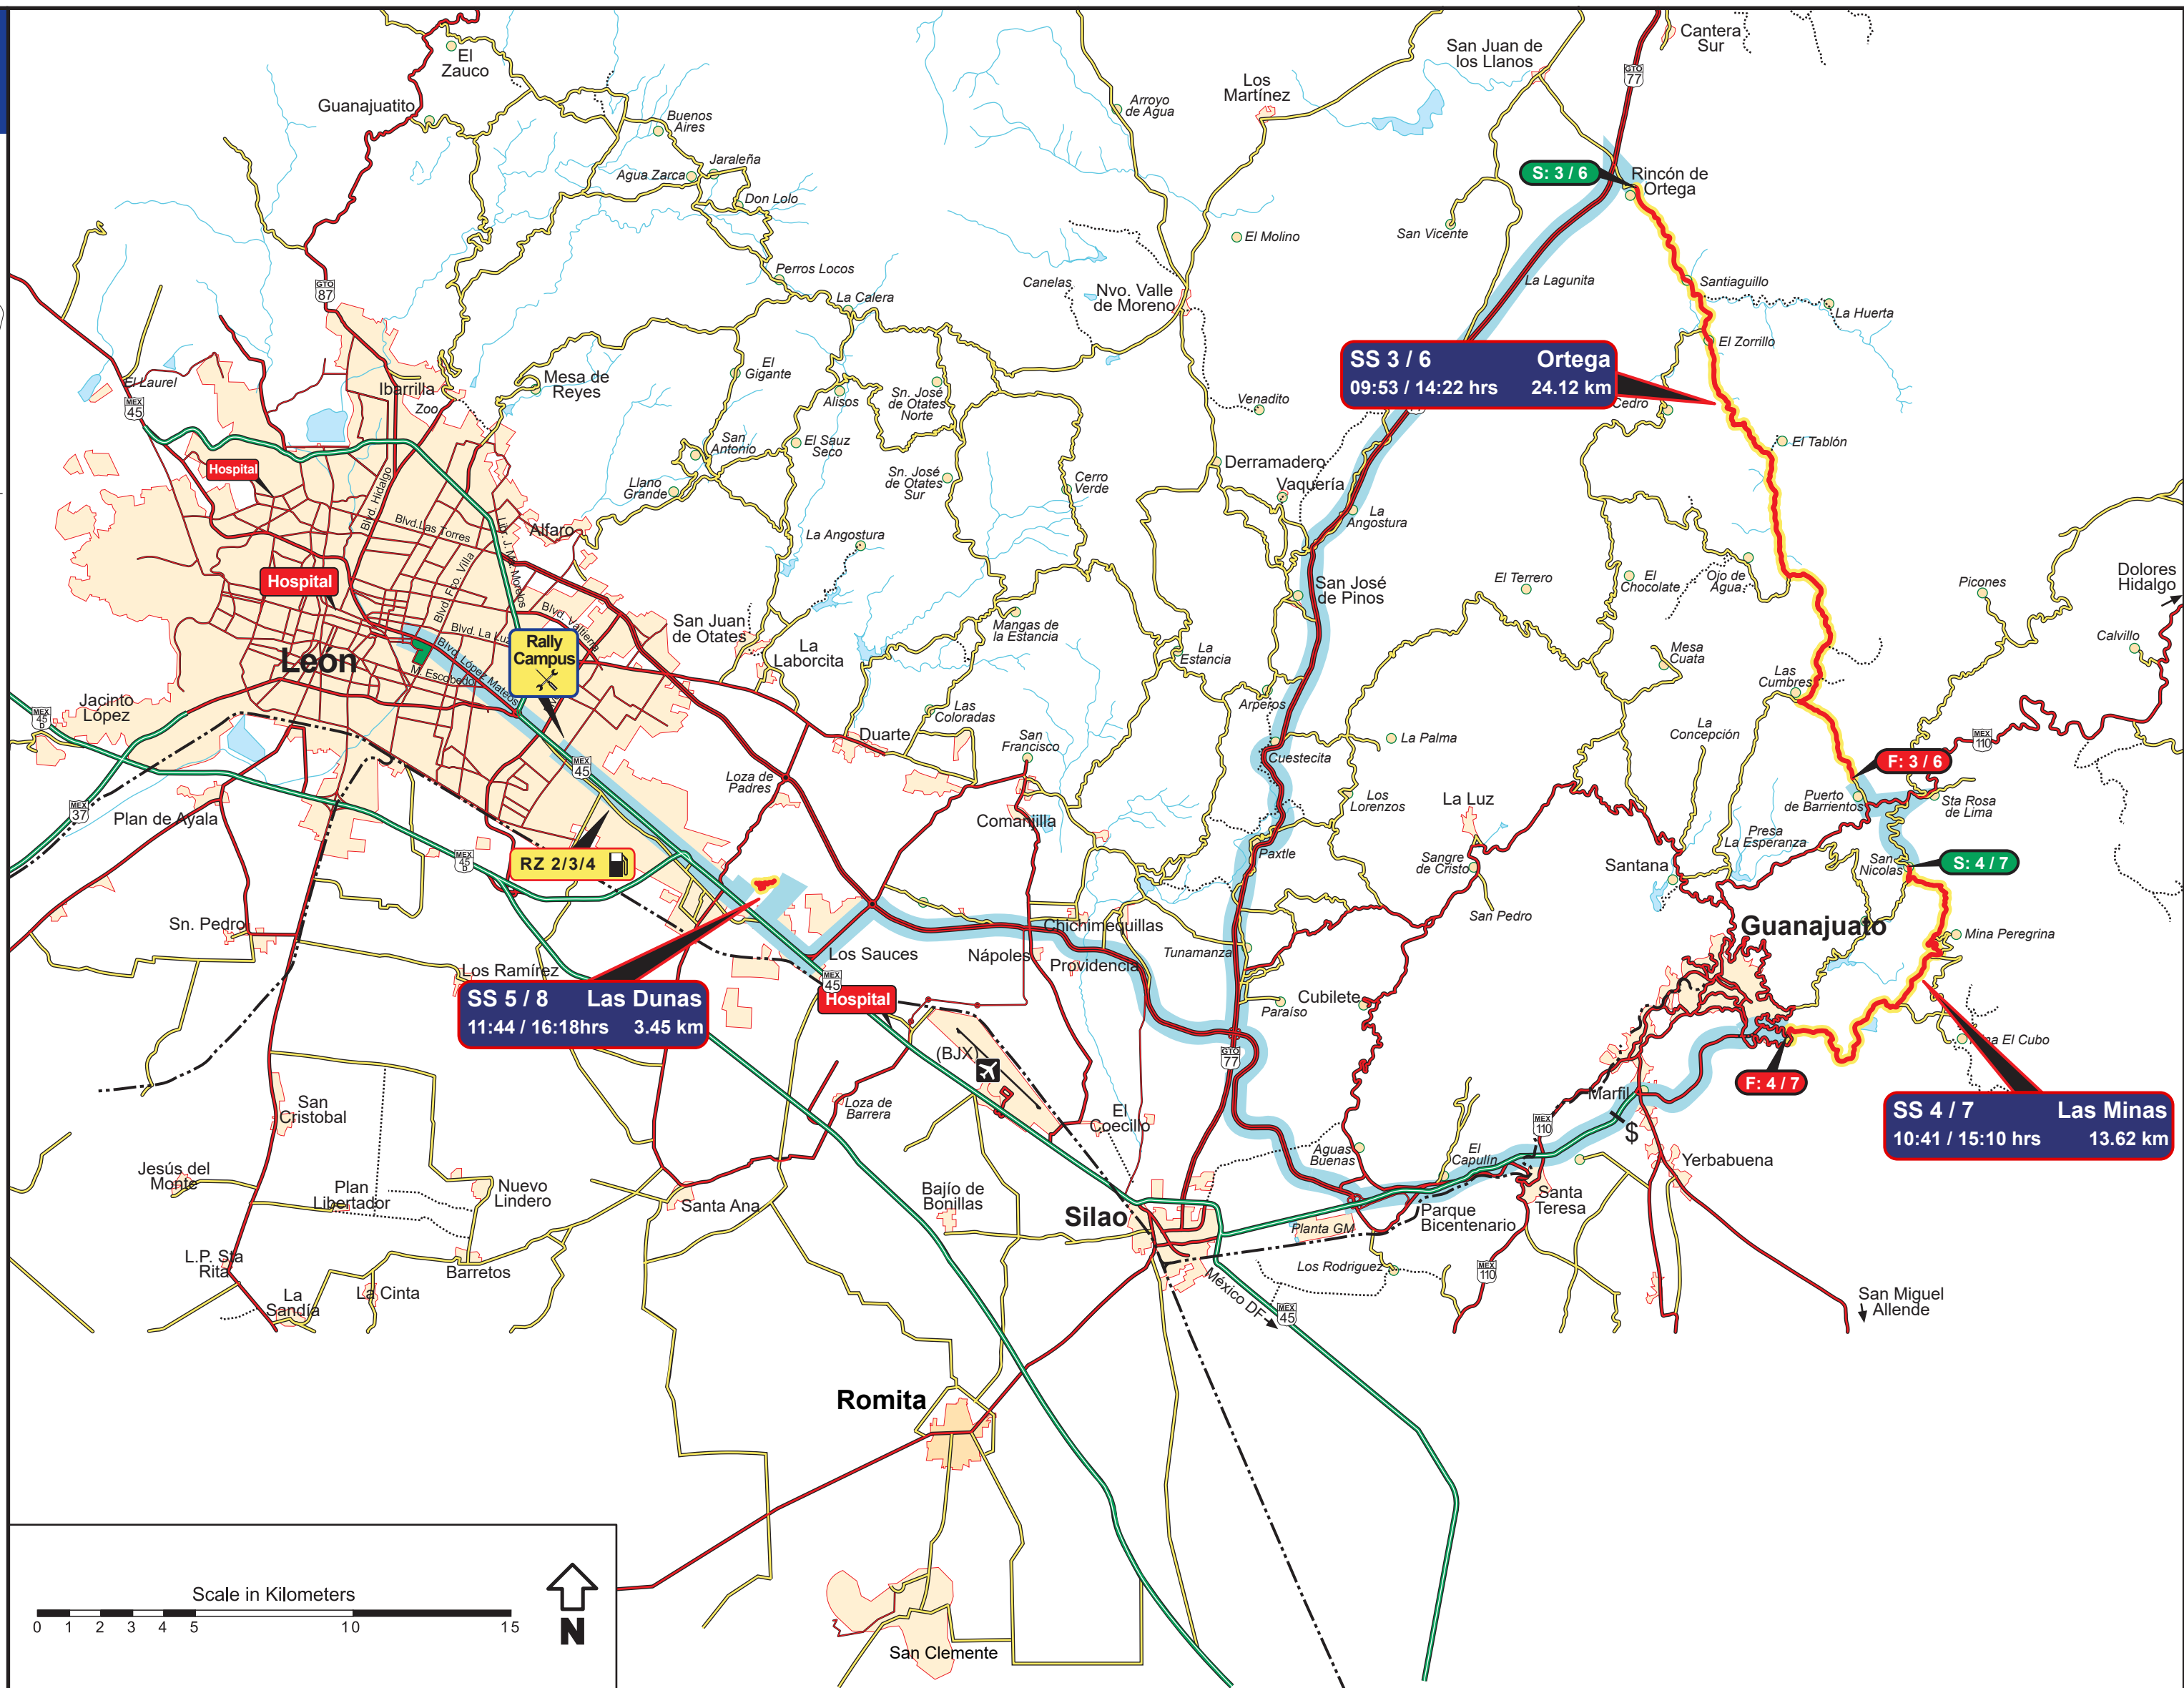

© RallyMex 2024
Itinerary 2024
Version 1.2
Published Ene 22, 2024

Mapa Viernes Friday Map

- Autopista
Divided Highway
- Carreteras Pavimento
Paved Roads
- Terracería
Gravel Road
- Tramos Cronometrados
Special Stages
- Brecha
Dirt Path
- Ferrocarril
Railroad
- Ruta Competidores
Competitor's Route
- Carga Combustible
Refueling
- Areas de Servicio
Service Areas
- Inicio T.C.
S.S. Start
- Final T.C.
S.S. Finish
- Hospital

© RallyMex 2024
Itinerary 2024
Version 1.2
Published Ene 22, 2024

Mapa Sábado Saturday Map

- Autopista
Divided Highway
- Carreteras Pavimento
Paved Roads
- Terracería
Gravel Road
- Tramos Cronometrados
Special Stages
- - - Brecha
Dirt Path
- - - Ferrocarril
Railroad
- Ruta Competidores
Competitor's Route

- Carga Combustible
Refueling
- Areas de Servicio
Service Areas
- S Inicio T.C.
S.S. Start
- F Final T.C.
S.S. Finish
- Hospital Hospital

SS 3 / 6 Ortega
09:53 / 14:22 hrs 24.12 km

SS 5 / 8 Las Dunas
11:44 / 16:18hrs 3.45 km

SS 4 / 7 Las Minas
10:41 / 15:10 hrs 13.62 km

© RallyMex 2024
Itinerary 2024
Version 1.2
Published Ene 22, 2024

Mapa Domingo Sunday Map

- Autopista
Divided Highway
- Carreteras Pavimento
Paved Roads
- Terracería
Gravel Road
- Tramos Cronometrados
Special Stages
- Brecha
Dirt Path
- Ferrocarril
Railroad
- Ruta Competidores
Competitor's Route
- Carga Combustible
Refueling
- Areas de Servicio
Service Areas
- Inicio T.C.
S.S. Start
- Final T.C.
S.S. Finish
- Hospital