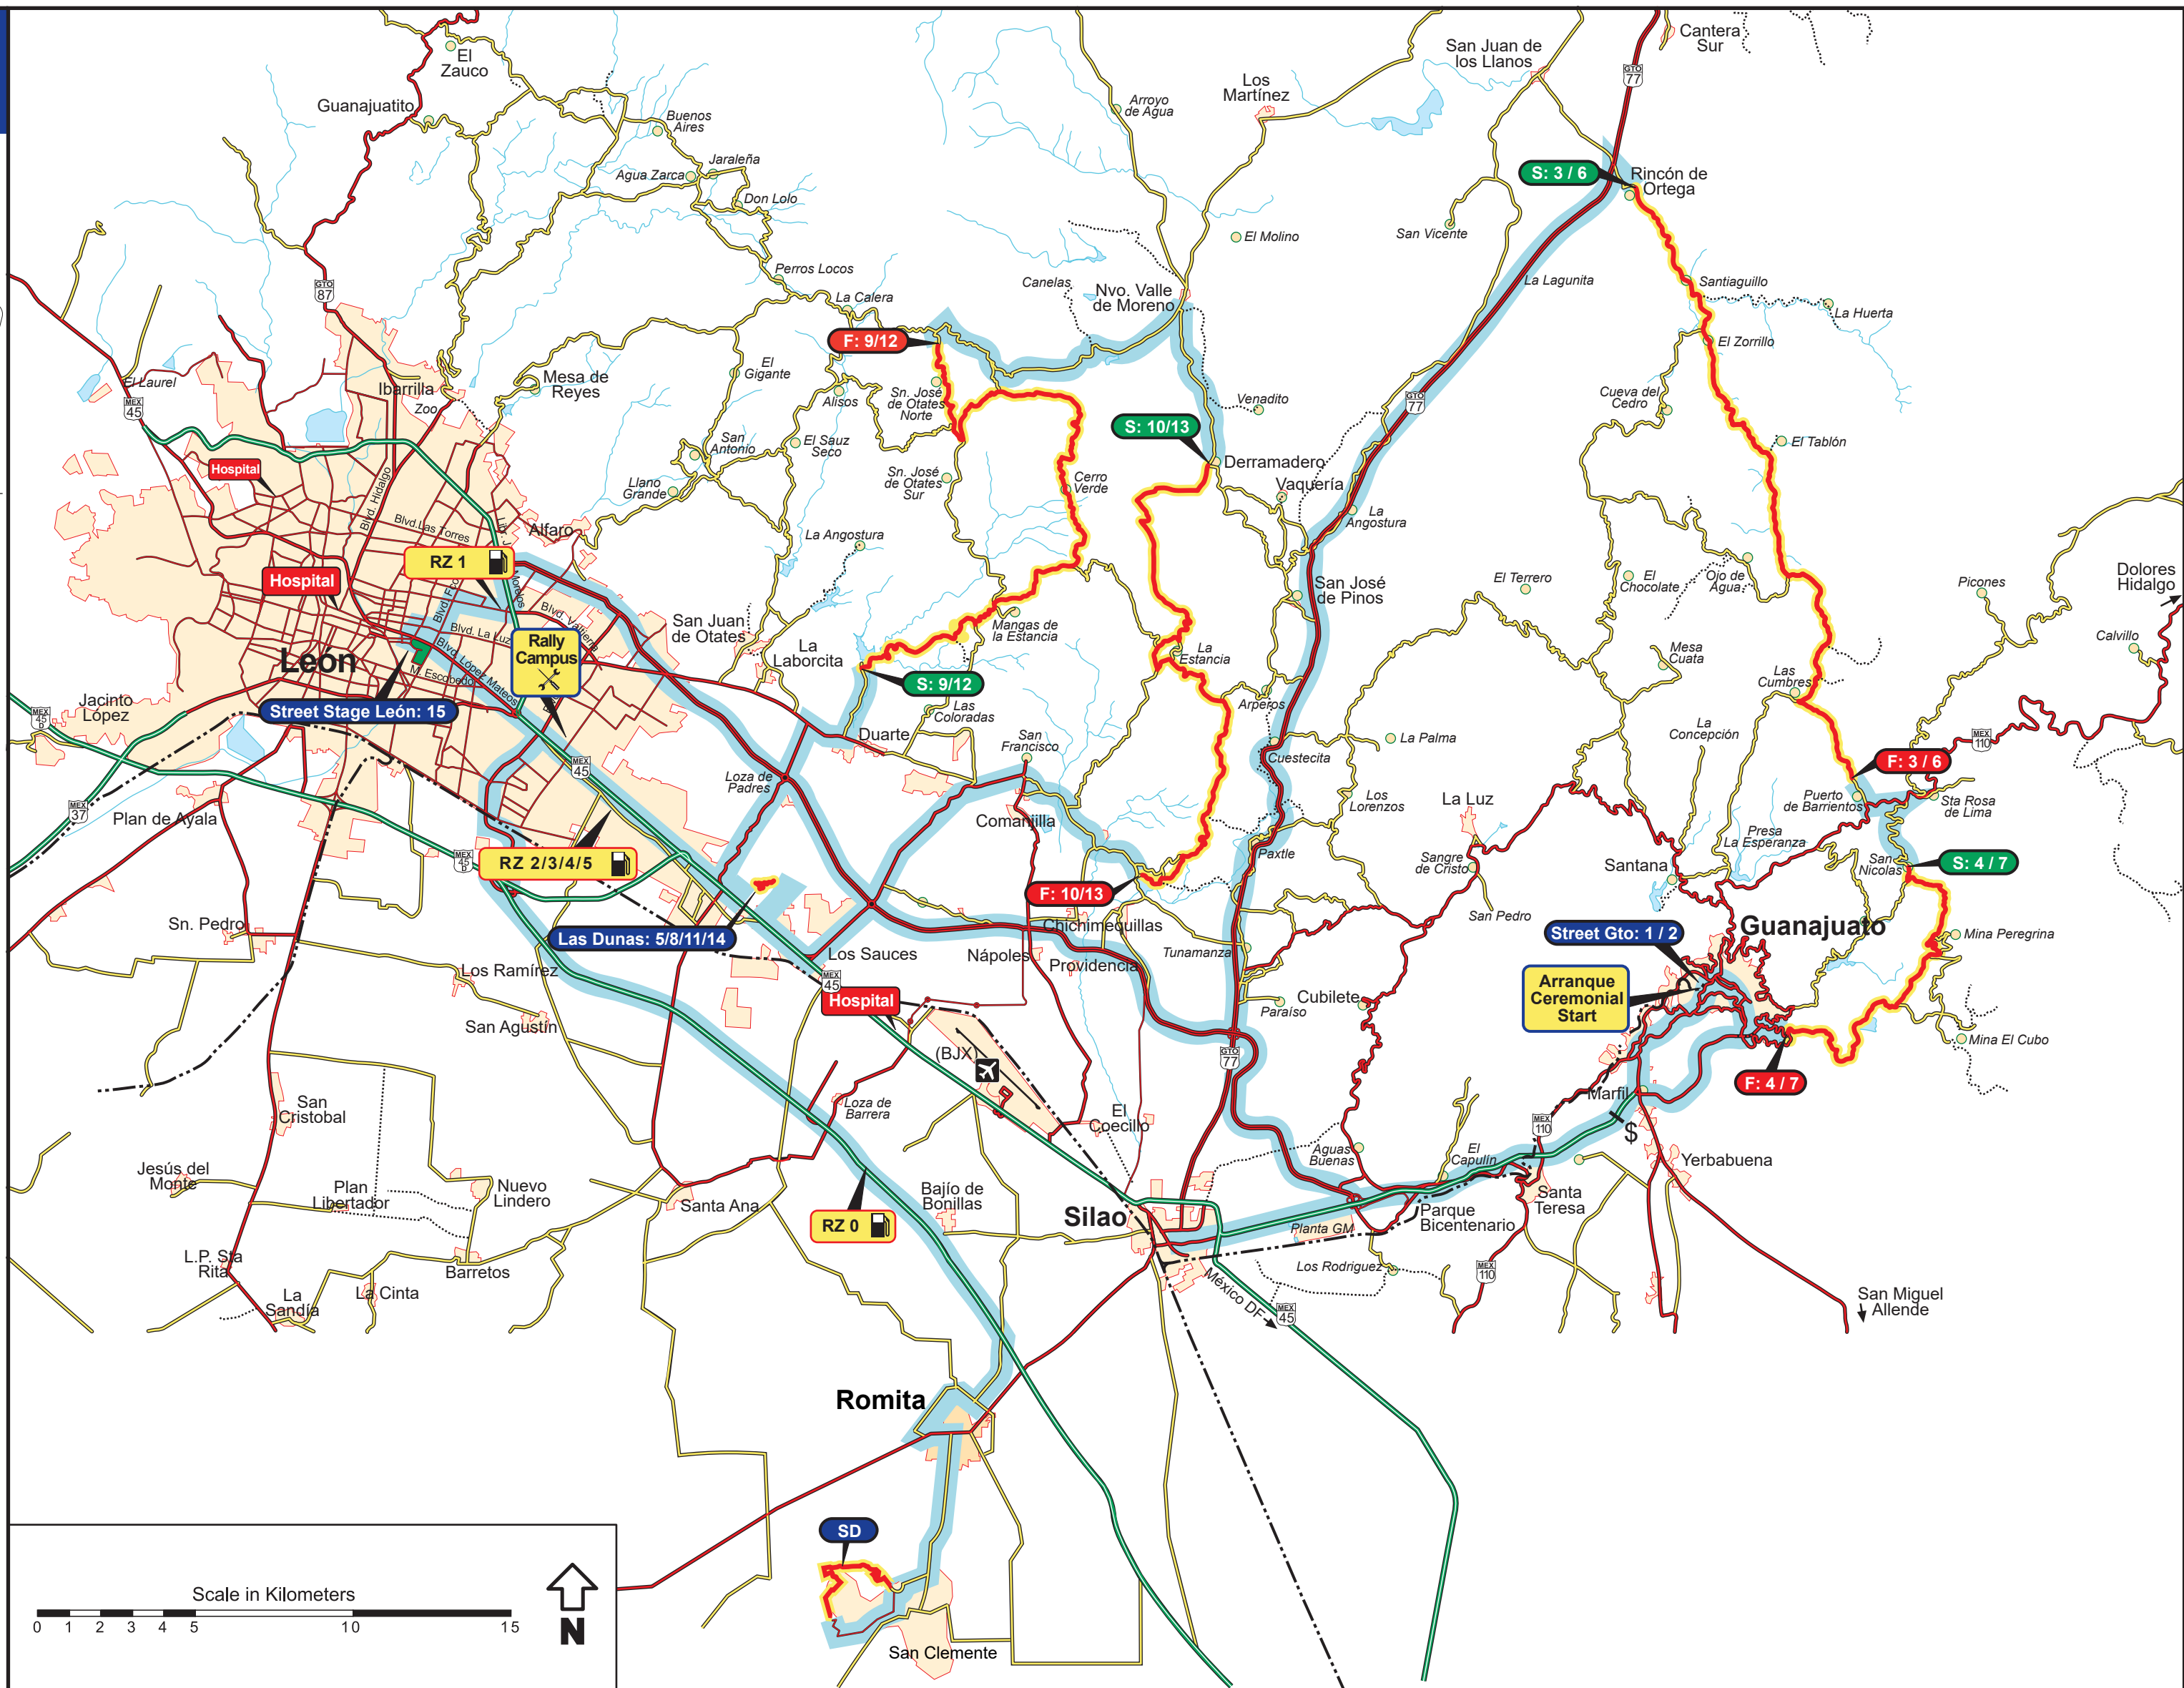

Mapa General General Map

- Autopista
Divided Highway
- Carreteras Pavimento
Paved Roads
- Terracería
Gravel Road
- Tramos Cronometrados
Special Stages
- Brecha
Dirt Path
- Ferrocarril
Railroad
- Ruta Competidores
Competitor's Route
- Carga Combustible
Refueling
- Areas de Servicio
Service Areas
- Inicio T.C.
S.S. Start
- Final T.C.
S.S. Finish
- Hospital

© RallyMex 2024
Itinerary 2024
Version 1.2
Published Ene 22, 2024

Mapa Viernes Friday Map

- Autopista
Divided Highway
- Carreteras Pavimento
Paved Roads
- Terracería
Gravel Road
- Tramos Cronometrados
Special Stages
- Brecha
Dirt Path
- Ferrocarril
Railroad
- Ruta Competidores
Competitor's Route
- Carga Combustible
Refueling
- Areas de Servicio
Service Areas
- Inicio T.C.
S.S. Start
- Final T.C.
S.S. Finish
- Hospital

- Carga Combustible
Refueling
- Areas de Servicio
Service Areas
- S Inicio T.C.
S.S. Start
- F Final T.C.
S.S. Finish
- Hospital Hospital

SS 3 / 6 Ortega
09:53 / 14:22 hrs 24.12 km

SS 5 / 8 Las Dunas
11:44 / 16:18hrs 3.45 km

SS 4 / 7 Las Minas
10:41 / 15:10 hrs 13.62 km

© RallyMex 2024
Itinerary 2024
Version 1.2
Published Ene 22, 2024

Mapa Domingo Sunday Map

- Autopista
Divided Highway
- Carreteras Pavimento
Paved Roads
- Terracería
Gravel Road
- Tramos Cronometrados
Special Stages
- Brecha
Dirt Path
- Ferrocarril
Railroad
- Ruta Competidores
Competitor's Route
- Carga Combustible
Refueling
- Areas de Servicio
Service Areas
- Inicio T.C.
S.S. Start
- Final T.C.
S.S. Finish
- Hospital